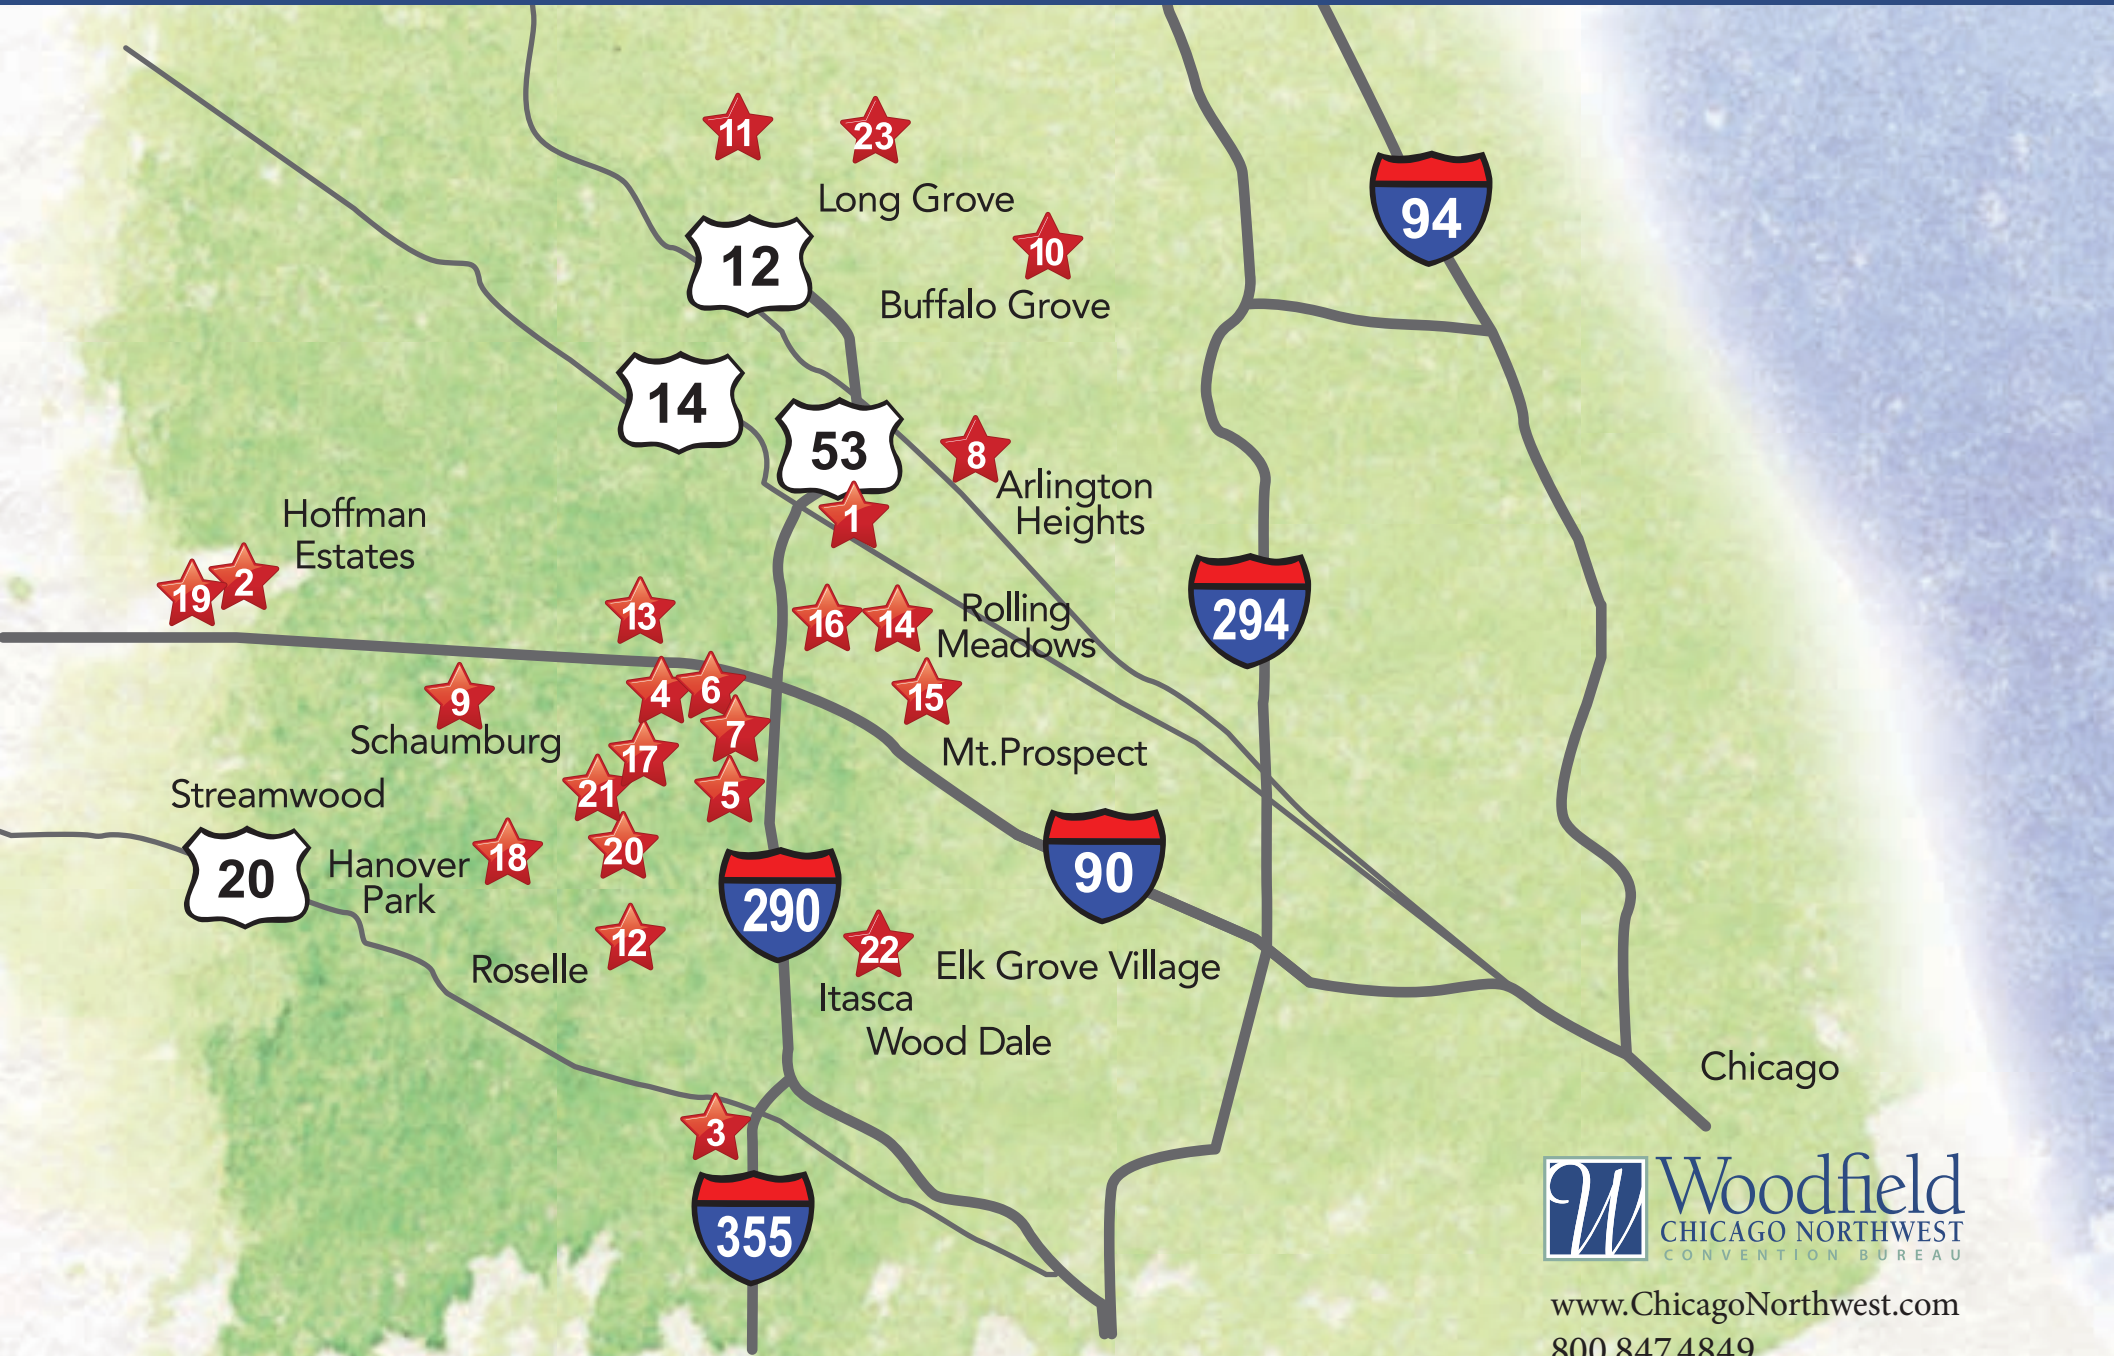

Attractions

Call or visit each attraction's website for exact locations

www.ChicagoNorthwest.com
800.847.4849